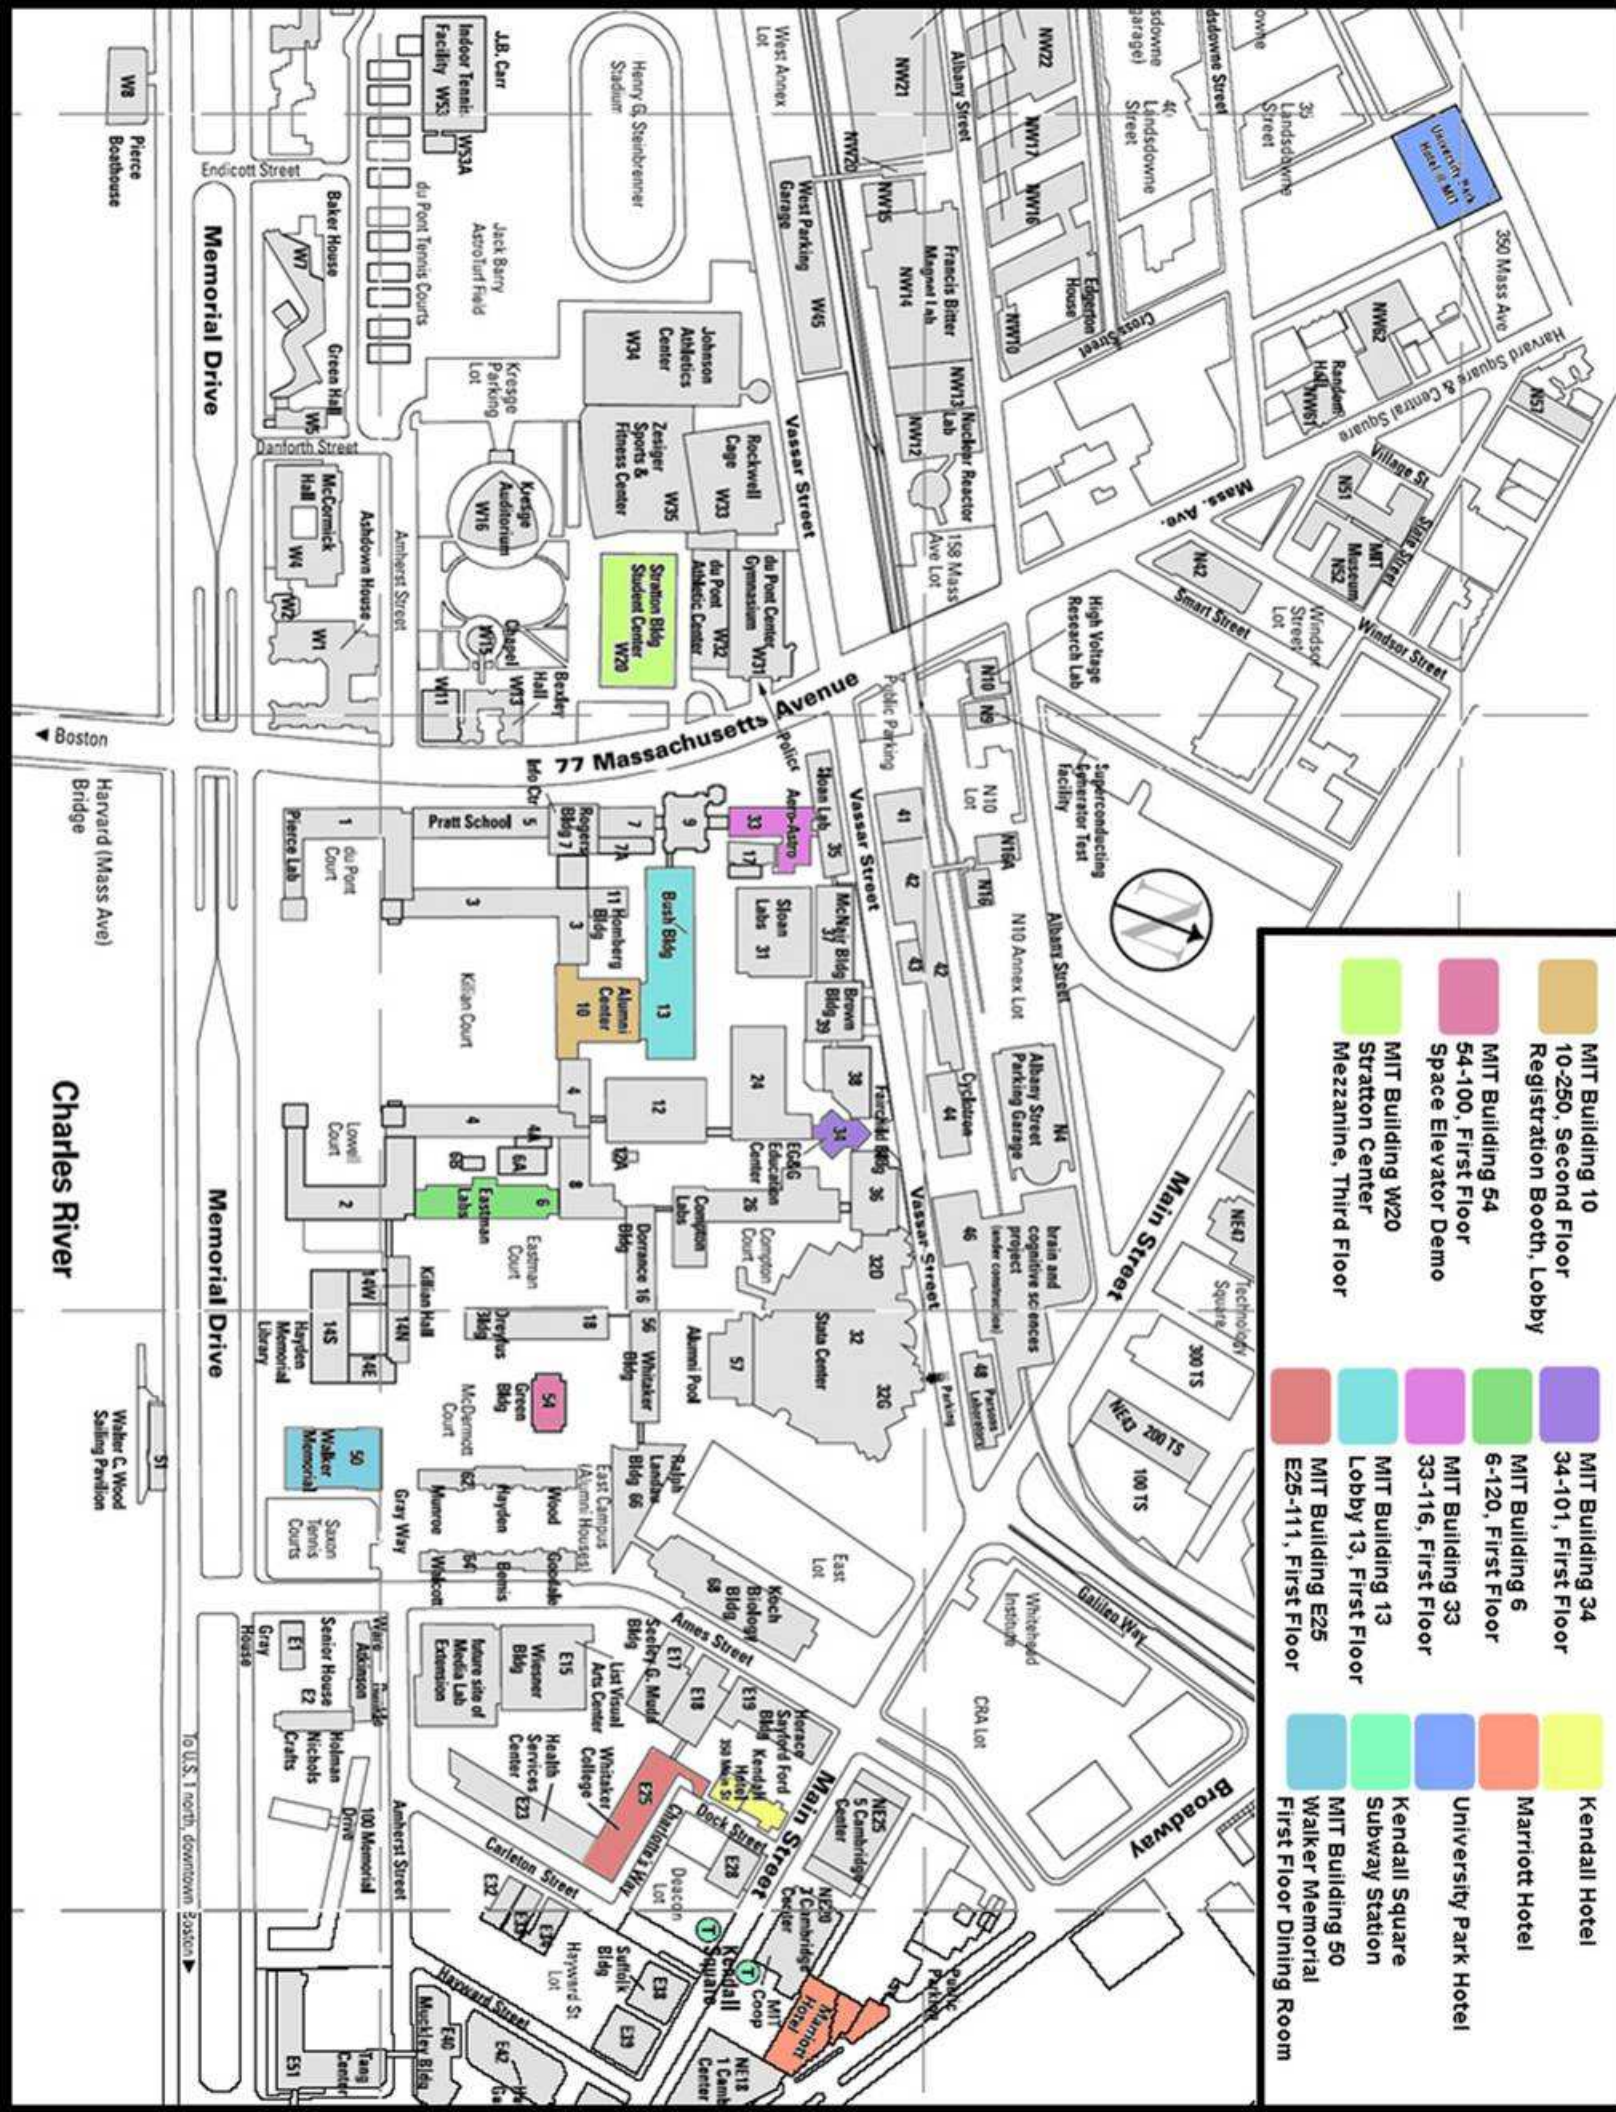

NOVEMBER 11-14

SPACEVISION 2004

[at] massachusetts institute of technology

Share your vision.

MIT MARS SOCIETY

LOCKHEED MARTIN

- MIT Building 10
- 10-250, Second Floor
- Registration Booth, Lobby
- MIT Building 54
- 54-100, First Floor
- Space Elevator Demo
- MIT Building W20
- Straton Center
- Mezzanine, Third Floor
- MIT Building 34
- 34-101, First Floor
- MIT Building 6
- 6-120, First Floor
- MIT Building 33
- 33-116, First Floor
- MIT Building 13
- Lobby 13, First Floor
- MIT Building E25
- E25-111, First Floor
- Kendall Hotel
- Marriott Hotel
- University Park Hotel
- Kendall Square
- Subway Station
- MIT Building 50
- Walker Memorial
- First Floor Dining Room